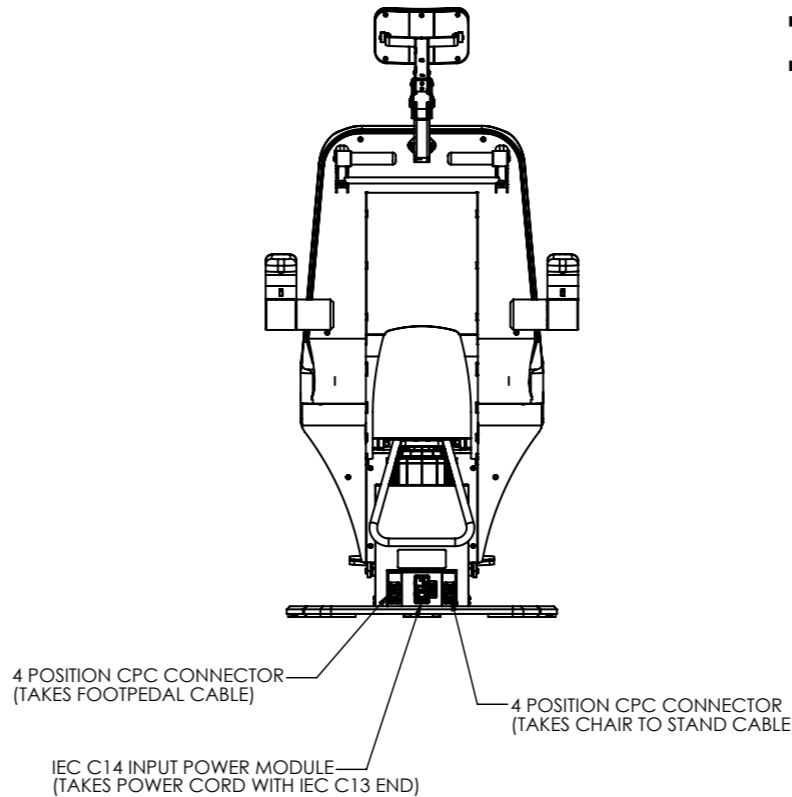

Shipping Weight: **301 lb**

Gross Weight: **261 lb**

Baseplate: **22"x23.25"**

Lift Capacity (lb): **350 lb**

Ground to Seat: **21"**

Lift Column Stroke: **8.5"**

Rotation: **360°**

Tilt Mechanism: **Cradle Tilt**

Input Voltage: **100-240 VAC, 50/60Hz**

Fuses: **8A Main**

About S4OPTIK

Modern Design, Quality Materials, Exceptional Value.

Understanding the unique needs of eye care practices all over the world, S4OPTIK delivers extraordinary value in high quality diagnostic equipment and accessories. With modern designs to enhance your office environment, competitive prices to help you manage your costs, and an industry leading warranty, S4OPTIK eye care instruments help you deliver the very best in patient care. Contact us today for pricing.