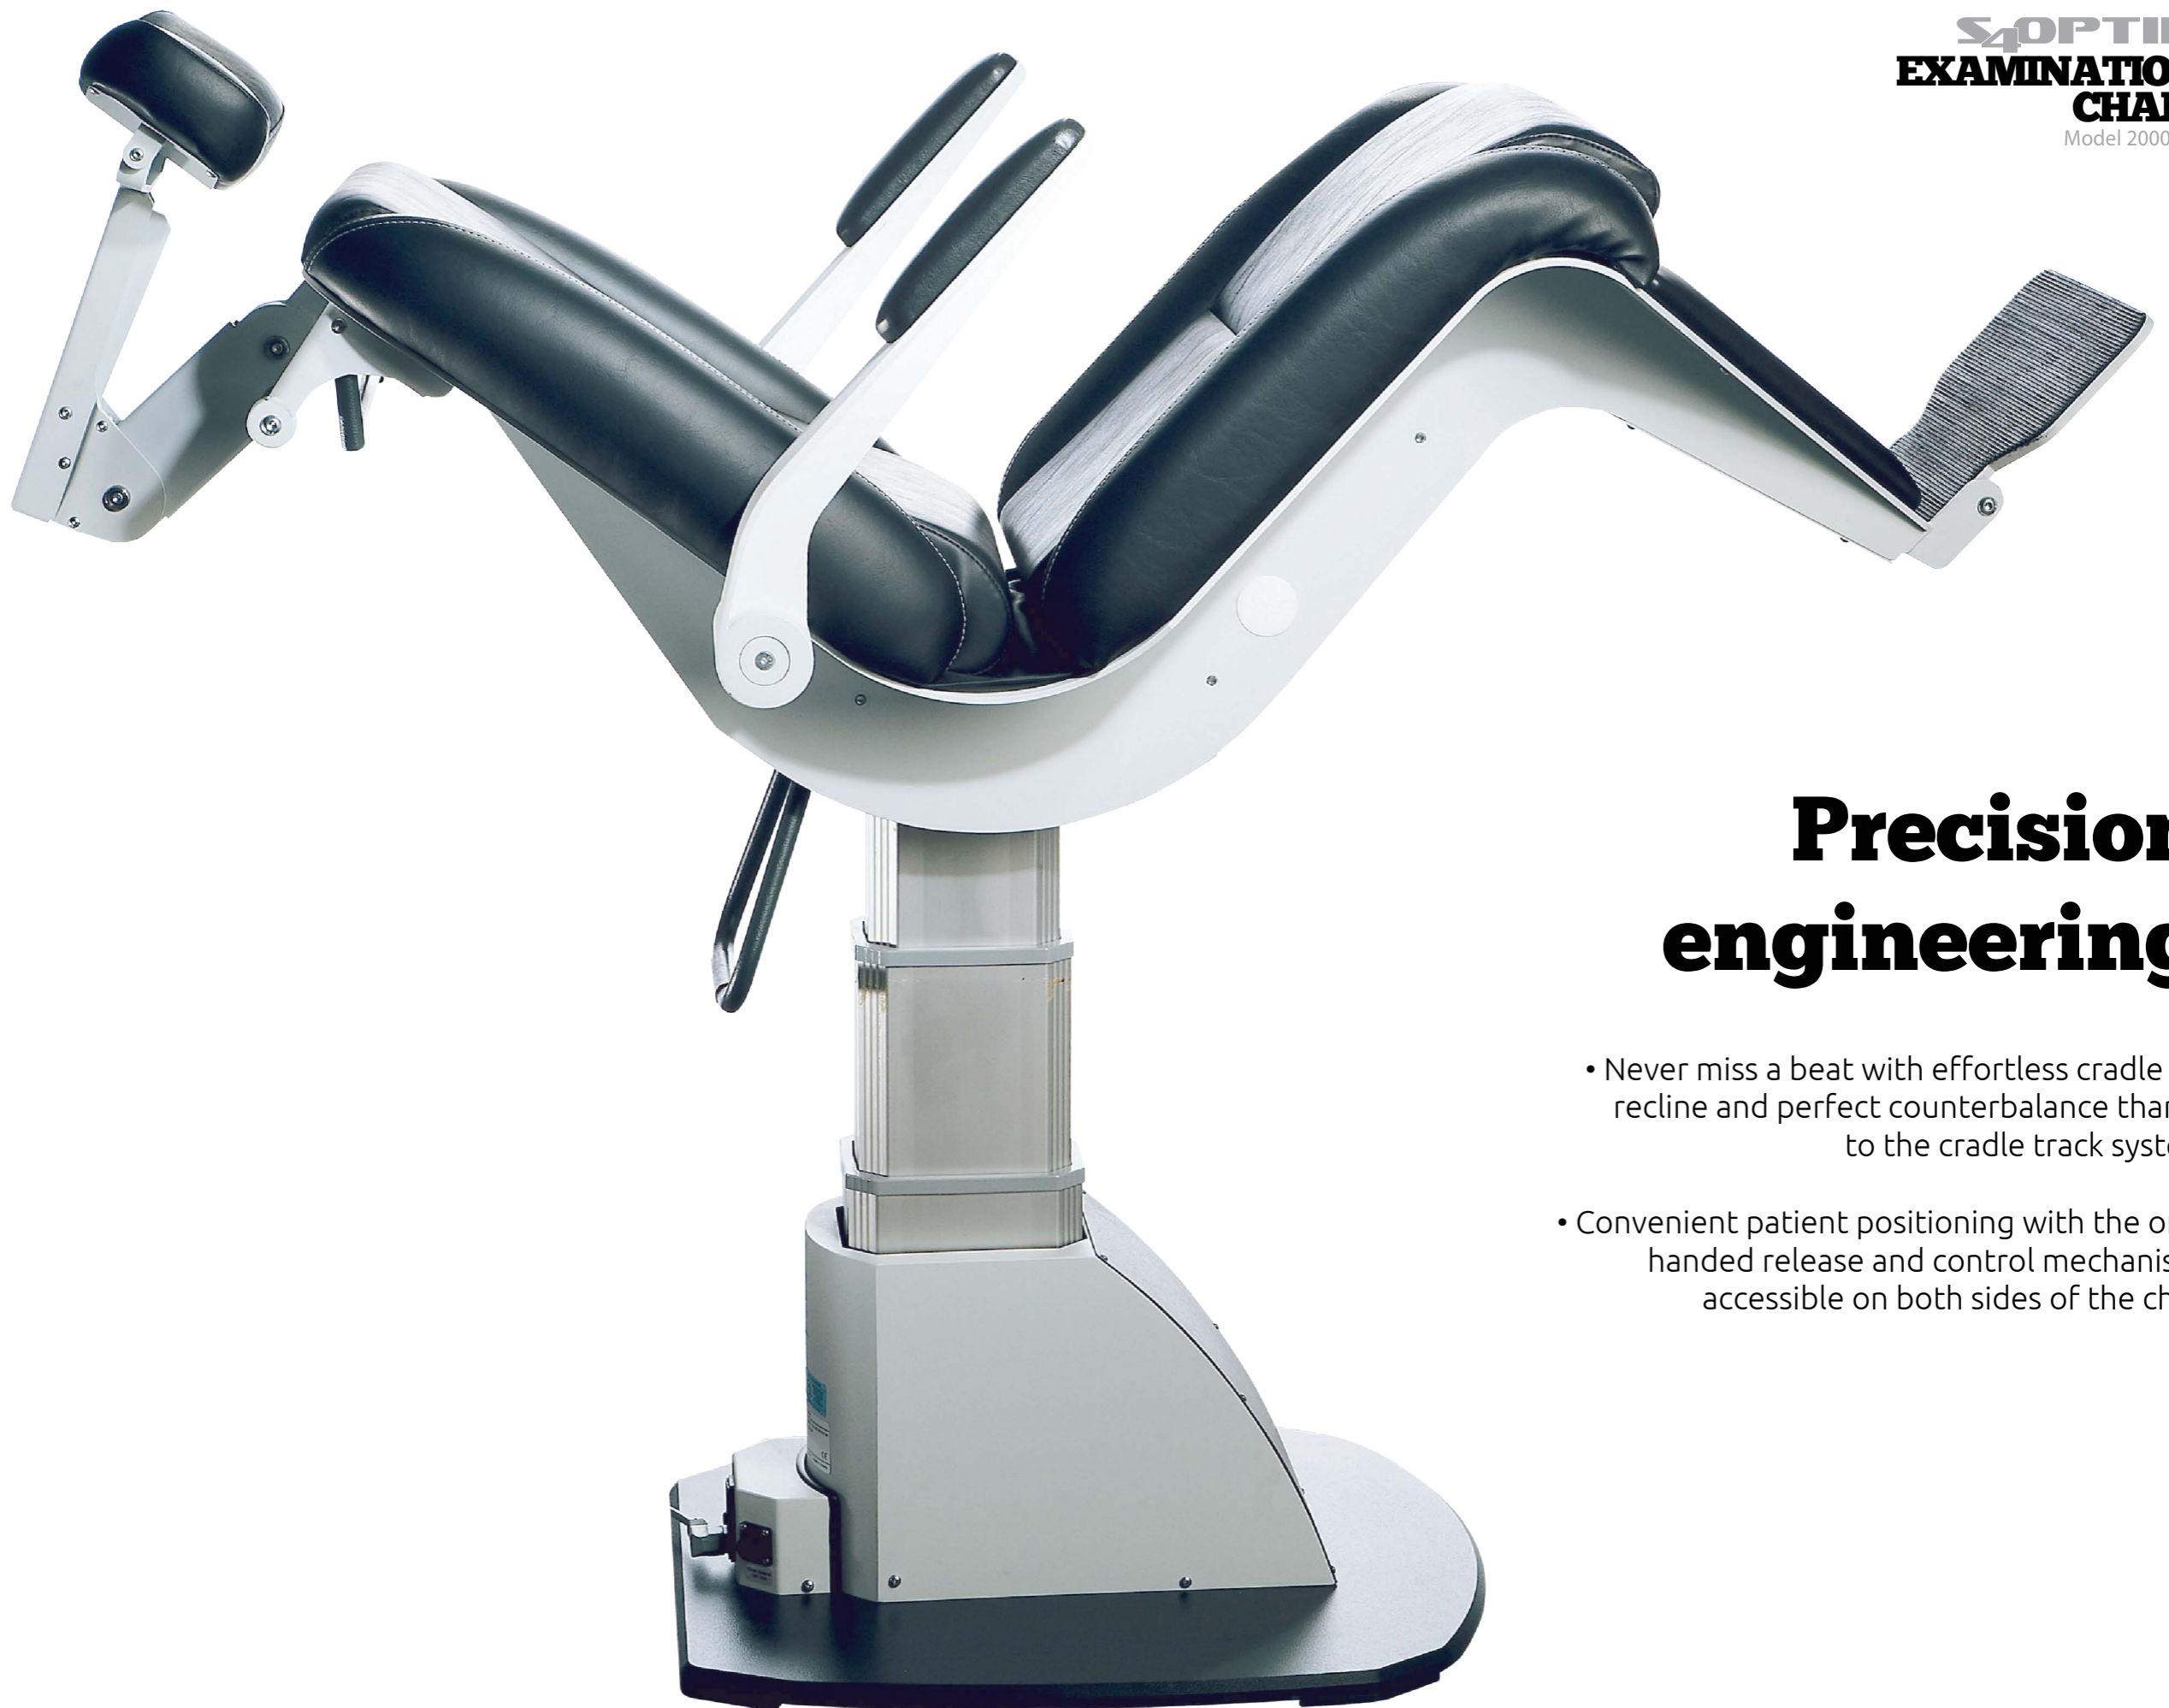

## **EXAMINATION CHAIR**

Model 2000-CH

Precise, professional, convenient.  
The S4OPTIK 2000-CH Examination  
Chair – powerful equipment with  
effortless controls.

## **Precision engineering**

- Never miss a beat with effortless cradle tilt recline and perfect counterbalance thanks to the cradle track system
- Convenient patient positioning with the one-handed release and control mechanism, accessible on both sides of the chair

## **Smooth and silent**

- Responsive, smooth and powerful hydraulic lift
- Holds up to 350lbs (159kg)
- Seat raises to 329.5" (74.9cm) and lowers to 21" (53.3cm)

## Head and neck

- Provide sturdy head and neck support with single-handed control and easy headrest positioning
- Rely on the positive, non-slip lock, no matter the location