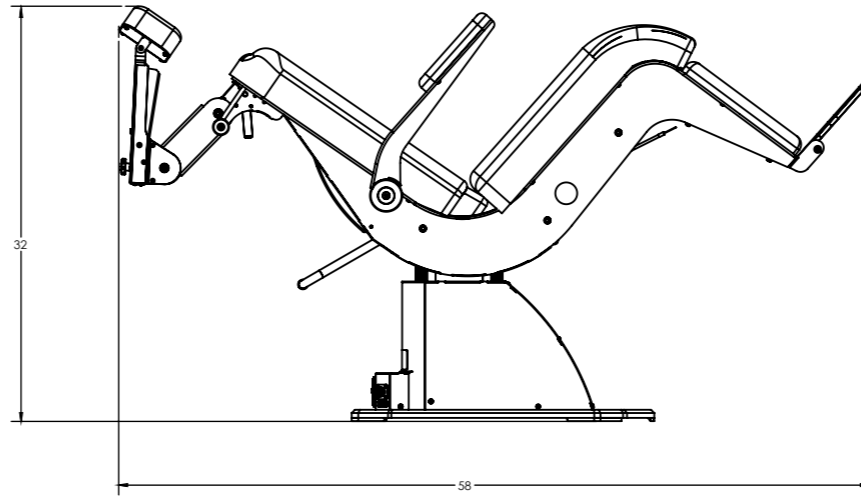

S4OPTIK 2000-CH

Examination Chair Specs