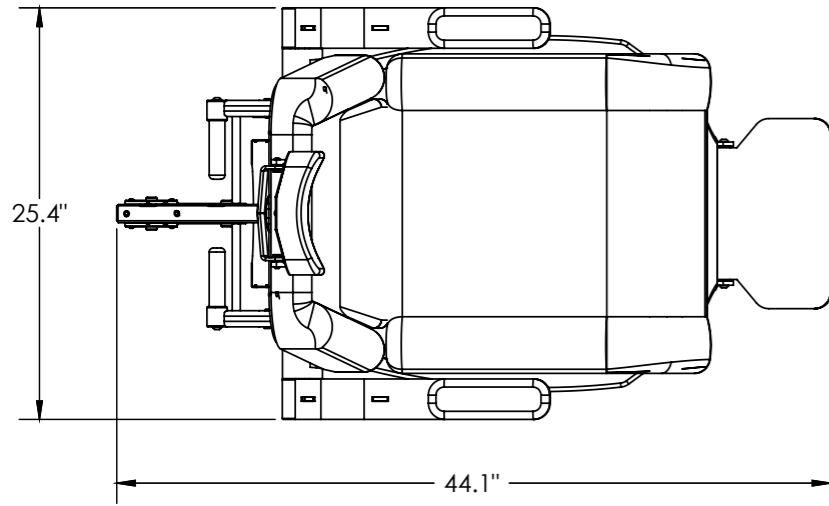

S4OPTIK 2000-CH

Examination Chair Specs