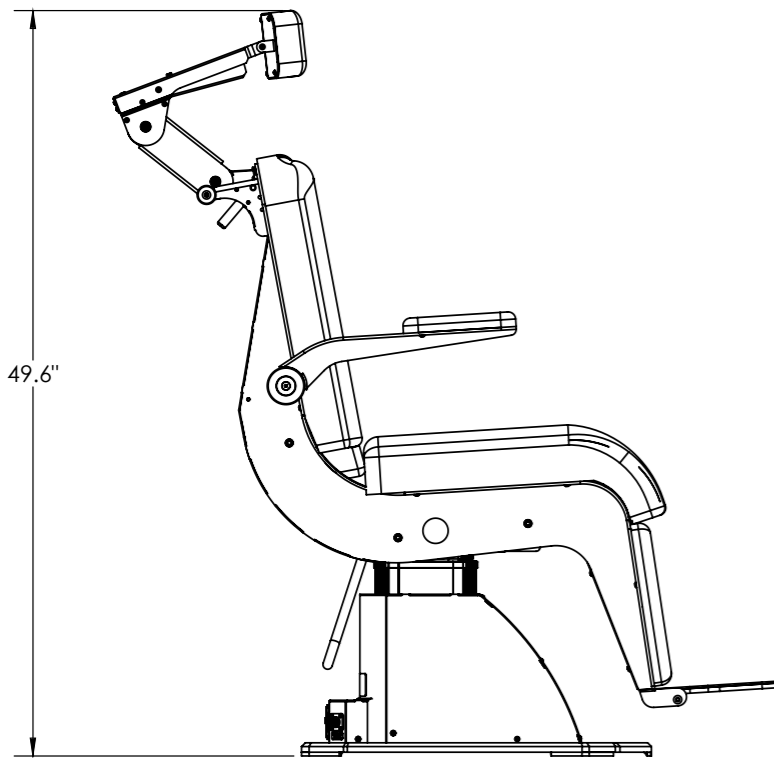

CHAIR UPRIGHT