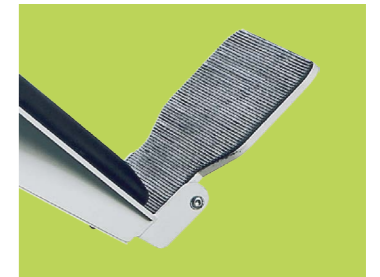

Durable support

- Enjoy safe and easy ingress and egress with the large, broad and stable footrest
- Delivers sturdy support and retracts conveniently when not needed